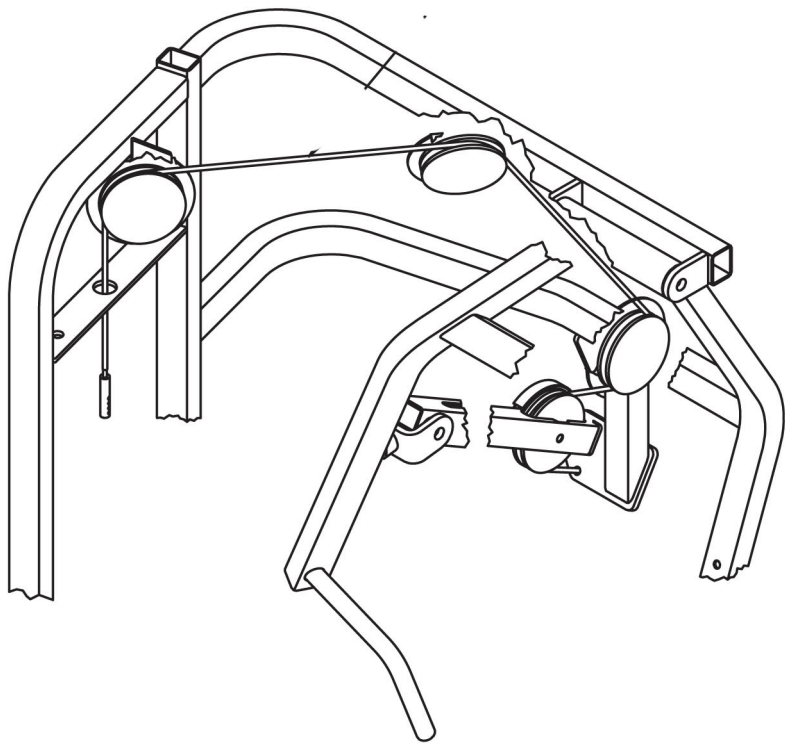

4800 - Chest Press

CABLE ROUTING DETAIL